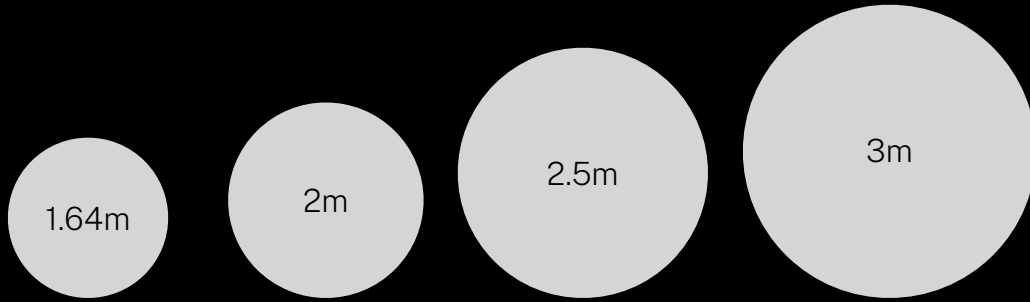

# Circular Series

Disc-shaped LED signage for retail, F&B, entertainment and creative dynamic signage.

# Dimensions (Diameter)

# Circular Series

Product Ref.	DLW-CIR-RFI-P-D								[P= Pitch , D= Diameter]
Pixel Pitch (P)	4mm	4mm	4mm	4mm	5mm	5mm	5mm	5mm	5mm
Display Size	1.38m	1.72m	2.29m	2.72m	1.32m	1.73m	2.24m	2.72m	
Display Area	1.5m <sup>2</sup>	2m <sup>2</sup>	4.12m <sup>2</sup>	5.81m <sup>2</sup>	1.37m <sup>2</sup>	2.35m <sup>2</sup>	3.94m <sup>2</sup>	5.81m <sup>2</sup>	
Cabinet Size (D)	1.64m	2m	2.56m	3m	1.64m	2.02m	2.58m	3.04m	
Cabinet Thickness	85mm								
Cabinet Area	2.11m <sup>2</sup>	3.14m <sup>2</sup>	5.15m <sup>2</sup>	7.07m <sup>2</sup>	2.11m <sup>2</sup>	3.3m <sup>2</sup>	5.23m <sup>2</sup>	7.26m <sup>2</sup>	
Cabinet Weight	74kg	110kg	180kg	247kg	74kg	116kg	183kg	254kg	
Cabinet Material	Painted Steel								
Module Size	128 x 128mm								
LED Packing	SMD2121								
Brightness	≥800nits/sqm								
Scan Mode	≥1/16								
Refresh Rate	3840Hz								
IP Rating	IP43								