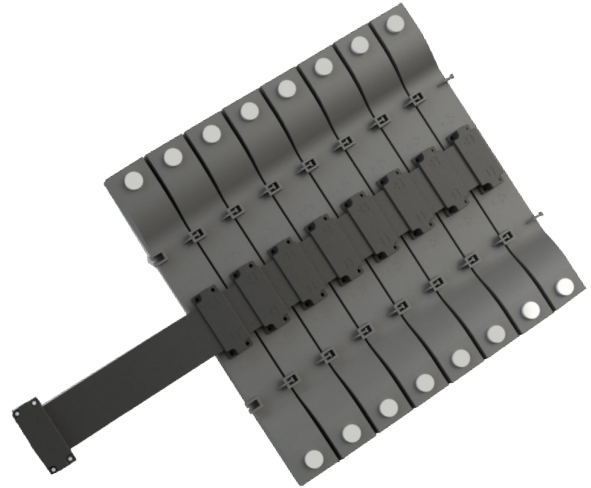

Flex Series Rental

Curvable modules for creative signage, entertainment and architectural applications.

Rental-Ready Indoor (RDI)

Rental-Ready Outdoor (RDO)

Key Features

- Scalable Design
- Customized Cabinet Size
- 100% Front or Rear Access
- Various Brightness Options
- Various LED Options
- High Refresh Rate
- CE

Dimensions

Rental-Ready Outdoor (WxH)

320 x 320mm

304.8 x 304.8mm

Rental-Ready Indoor (WxH)

288 x 144mm

360 x 120mm

Flex Series

Product Ref.	DLW-RDI-P					[P= Pitch]	DLW-RDO-P				[P= Pitch]
Pixel Pitch (P)	3mm	4mm	6mm	4mm	5mm		3.81mm	6.67mm	8mm	10mm	
LED Type	SMD2020	SMD2020	SMD2020	SMD2020	SMD3528		SMD1921	SMD1921	SMD3535	SMD3535	
Module Size	288 x 144mm			360 x 120 x 36mm			304.8 x 304.8mm	320 x 320mm			
Module Resolution (W x H)	96 x 48 dots	72 x 36 dots	48 x 24 dots	80 x 40 dots	64 x 32 dots		80 x 80 pixels	48 x 48 pixels	40 x 40 pixels	32 x 32 pixels	
Colour Depth	16-bits						12-16 bits				
Colors	281 Trillion						4,096-65,536				
Max. Brightness	1,000 nits			1,500 nits			5,000 nits	6,000 nits	6,000 nits	6,000 nits	
Viewing Angles (WxH)	140° x 140°						140° x 140°				
Min. Viewing Distance	≥3m	≥4m	≥6m	≥4m	≥5m		≥3.8m	≥7m	≥8m	≥10m	
Refresh Rate	2,880Hz or 3,840Hz						≥3,840 Hz				
Input Voltage	100-240V / 50-60Hz						100-240 V / 50-60 Hz				
Power Consumption (Max)	480W/sqm	480W/sqm	480W/sqm	650W/sqm	440W/sqm		1032W/sqm	690W/sqm	720W/sqm	890W/sqm	
Power Consumption (Average)	160W/sqm	160W/sqm	160W/sqm	217 W/sqm	147W/sqm		310W/sqm	240W/sqm	216W/sqm	297W/sqm	
Life-Span	100,000Hrs						100,000Hrs				
IP-Rating (Front / Rear)	IP41 / IP41						IP68 / IP68				
Operating Temperatures	0°C to +40°C			-20°C to +65°			-20 °C/+50°C				
Operating Humidity	10 to 90% RH						10%-100%				
Control System	Colorlight / Novastar-Synchronous / Asynchronous						Colorlight / Novastar-Synchronous / Asynchronous				