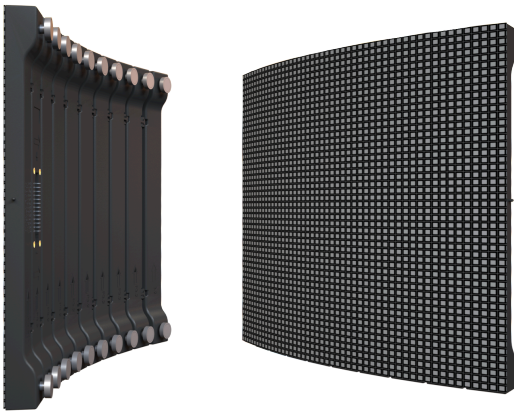

Flex Series Rental

Curvable modules for creative signage, entertainment and architectural applications.

Rental-Ready Indoor (RDI)

Rental-Ready Outdoor (RDO)

Key Features

- Scalable Design
- Customized Cabinet Size
- 100% Front or Rear Access
- Various Brightness Options
- Various LED Options
- High Refresh Rate
- CE

Dimensions

Rental-Ready Outdoor (WxH)

320 x 320mm

304.8 x 304.8mm

Rental-Ready Indoor (WxH)

288 x 144mm

360 x 120mm

Flex Series

Product Ref.	DLW-RDI-P					[P= Pitch]	DLW-RDO-P				[P= Pitch]
Pixel Pitch (P)	3mm	4mm	6mm	4mm	5mm		3.81mm	6.67mm	8mm	10mm	
LED Type	SMD2020	SMD2020	SMD2020	SMD2020	SMD3528		SMD1921	SMD1921	SMD3535	SMD3535	
Module Size	288 x 144mm			360 x 120 x 36mm			304.8 x 304.8mm	320 x 320mm			
Module Resolution (W x H)	96 x 48 dots	72 x 36 dots	48 x 24 dots	80 x 40 dots	64 x 32 dots		80 x 80 pixels	48 x 48 pixels	40 x 40 pixels	32 x 32 pixels	
Colour Depth	16-bits						12-16 bits				
Colors	281 Trillion						4,096-65,536				
Max. Brightness	1,000 nits			1,500 nits			5,000 nits	6,000 nits	6,000 nits	6,000 nits	
Viewing Angles (WxH)	140° x 140°						140° x 140°				
Min. Viewing Distance	≥3m	≥4m	≥6m	≥4m	≥5m		≥3.8m	≥7m	≥8m	≥10m	
Refresh Rate	2,880Hz or 3,840Hz						≥3,840 Hz				
Input Voltage	100-240V / 50-60Hz						100-240 V / 50-60 Hz				
Power Consumption (Max)	480W/sqm	480W/sqm	480W/sqm	650W/sqm	440W/sqm		1032W/sqm	690W/sqm	720W/sqm	890W/sqm	
Power Consumption (Average)	160W/sqm	160W/sqm	160W/sqm	217 W/sqm	147W/sqm		310W/sqm	240W/sqm	216W/sqm	297W/sqm	
Life-Span	100,000Hrs						100,000Hrs				
IP-Rating (Front / Rear)	IP41 / IP41						IP68 / IP68				
Operating Temperatures	0°C to +40°C			-20°C to +65°			-20 °C/+50°C				
Operating Humidity	10 to 90% RH						10%-100%				
Control System	Colorlight / Novastar-Synchronous / Asynchronous						Colorlight / Novastar-Synchronous / Asynchronous				